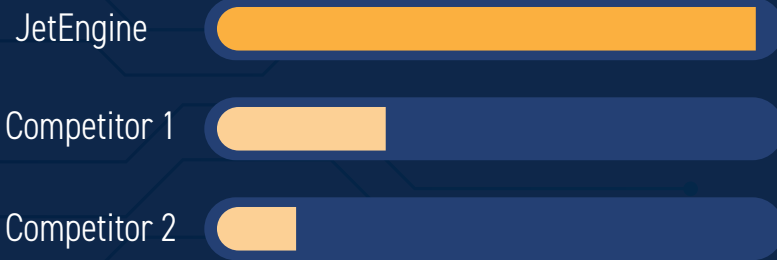

JetEngine

Key Features

JetEngine is **3X** faster than any other forensic solution

Type	Amount of files	Time
File section	500 000	13 seconds
XLSX report	21 000+	1 min 30 sec

Supported data sources:

Oxygen Forensic backups